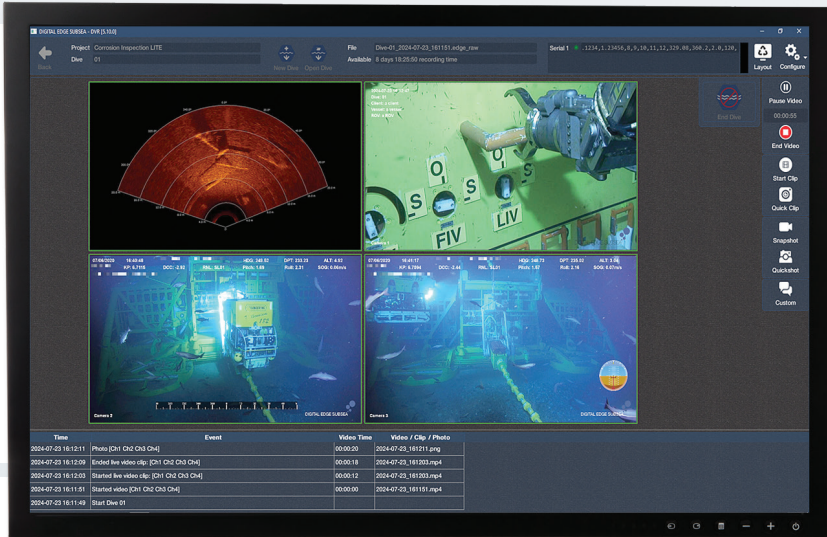

DIGITAL VIDEO RECORDING & INSPECTION SYSTEMS

ENTRY LEVEL DVR

4 channel recording

Online video clips & photos

3 hardware models – SD, HD & 4K

4 serial inputs

4 channel digital overlay

Configurable to record HDMI input

Suite of applications to aid editing & project data management

Built-in Blackbox recording

Local network video streaming

Network viewer

Client viewer