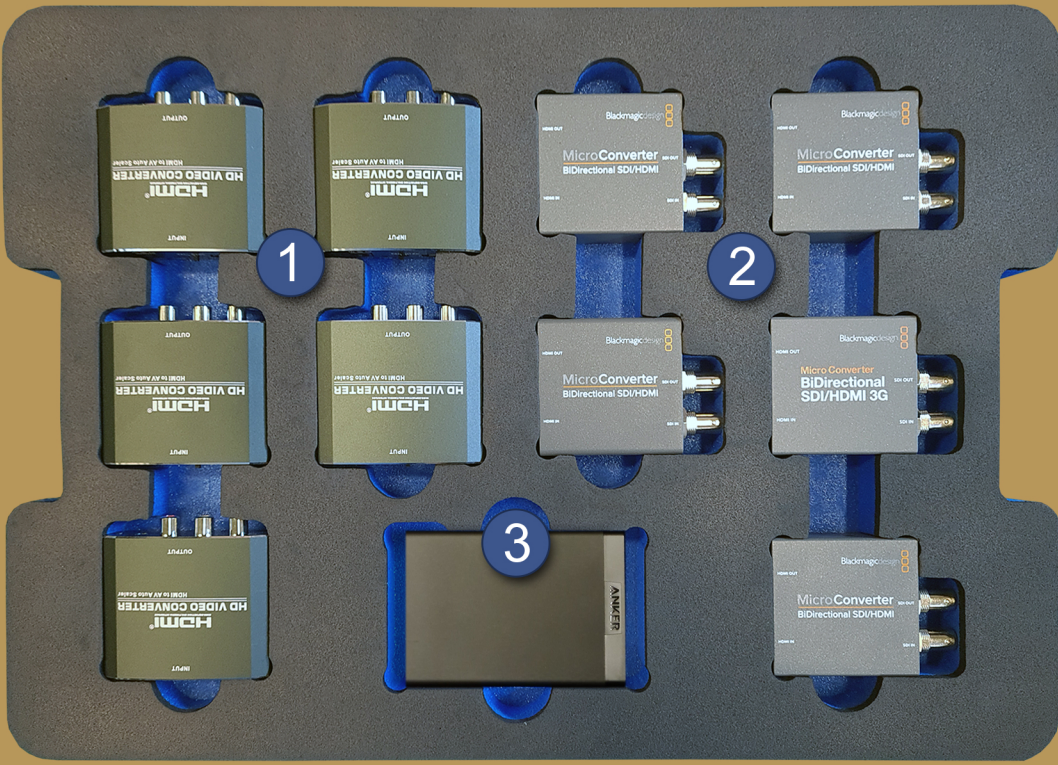

# DIGITAL EDGE SUBSEA

## EdgeConvert Check List

- 1 5 x HDMI to Composite SD Converters
- 2 5 x HD-SDI to HDMI BiDirectional Converters
- 3 6 Port 5V USB-A Hub

- 4 5 x BNC to Phono Cables
- 5 5 x Display Port to HDMI cables
- 6 5 x 5V USB-A Power Cables for HDMI to Composite SD Converters
- 7 Mains Power cable for 6 Port 5V USB-A Hub
- 8 5 x USB-C to USB-A Power Cables for HD-SDI/HDMI Converters
- Hardware User Manual